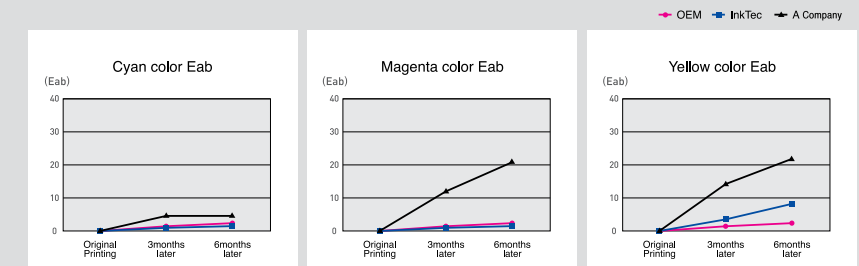

2. Superior lightfastness

This test evaluates the resistance of printed output against sunlight exposure. If Eab values show similar measurement when Eab values of original print is compared to that of in one year, it means that the colors would be faded less by sunlight.