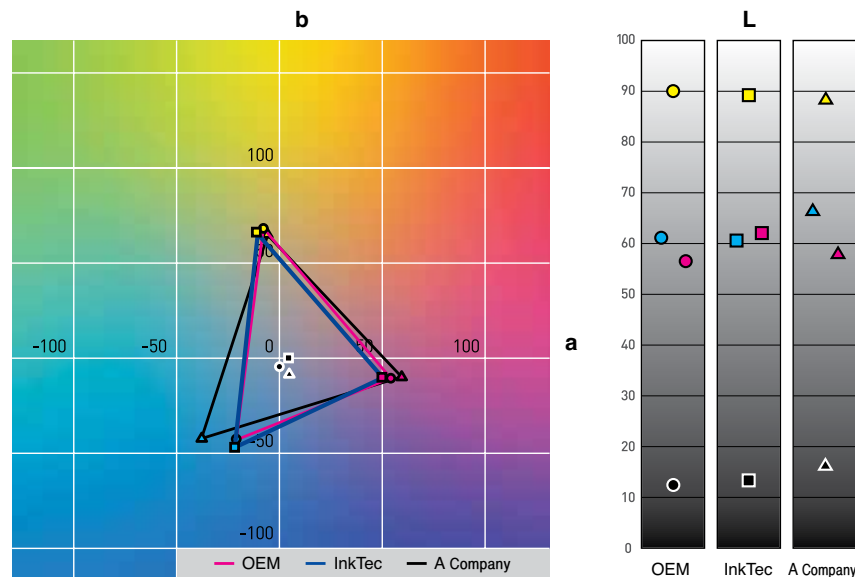

### 1. High intense colors with wide color gamut

Color gamut is a fixed range of color and tone that all our output devices. For objective and accurate measurement, InkTec measures the color quality and presentation using L\*a\*b\* values of CIE, the international standard and most widely used. If the measured values are almost the same as that of OEMs, it means that the color presentation is equivalent to that of OEMs.